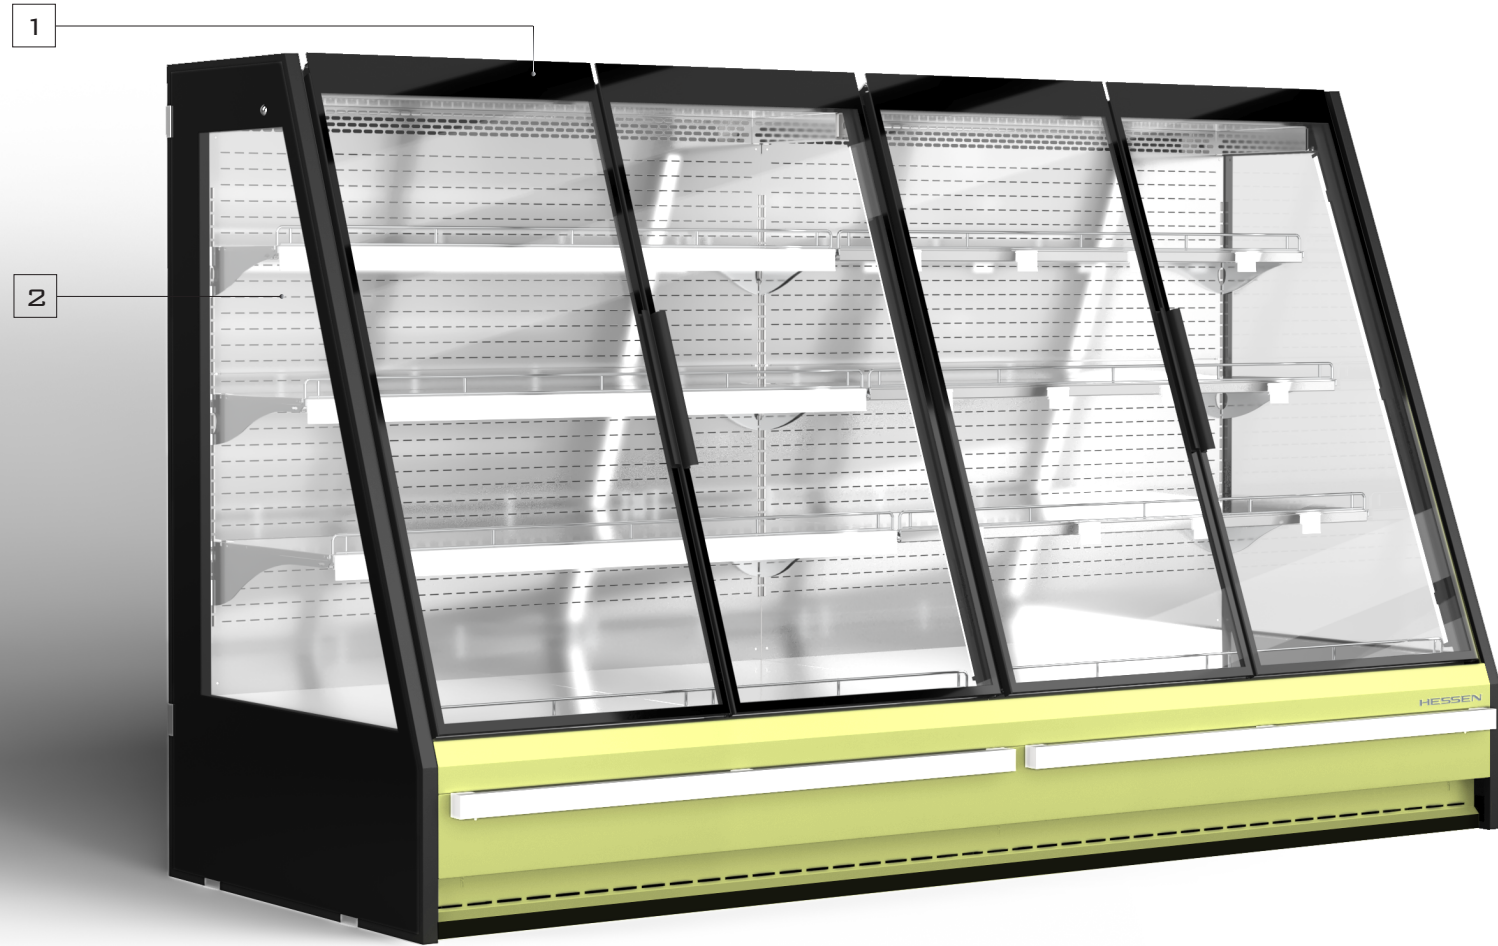

MARBURG

PREMIUM QUALITY 

YOUR BEST CHOICE

MARBURG

▶ SEMI VERTICAL OPEN CHILLED DISPLAY CABINET FOR FRESH PRE-PACKED PRODUCTS.

▶ EXCELLENT MERCHANDISING WITH LOW ENERGY CONSUMPTION.

▶ ENERGY SAVING FANS.

1

SKY GLASS DOORS

3

ADJUSTABLE SHELVES

4

STAINLESS STEEL BUMPER

5

MAXIMUM LOAD CAPACITY

2

HESSEN®

1 SKY GLASS DOORS

2 TRANSPARENT SIDE PANEL

MARBURG

- RAL 1016
- RAL 9005

1 WIRE PAINTED SHELF RISER OR PLEXY

MARBURG

- RAL 9006
- RAL 9005

MARBURG

▶ PERFECT PRESERVATION OF THE PRODUCTS.

▶ EXCELLENT FOR FRESH PACKAGED MEAT.

1 PINK LED FOR MEAT

2 TRANSPARENT SIDE PANEL

3 SHELVES CAN BE TILTED

MARBURG

-  RAL 3020
-  RAL 9005